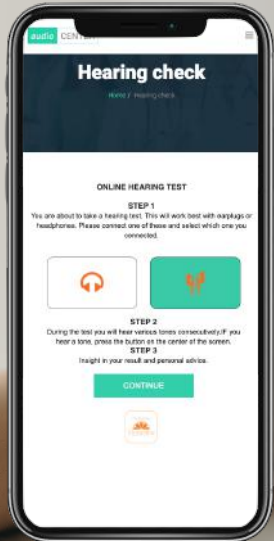

Embedded in  
any website

Reliable,  
User- &  
Mobile-friendly

With a Clementine Home  
or Clementine Kiosk purchase

[www.askclementine.com](http://www.askclementine.com)  
Code: VCCA2020  
Valid until July 2020