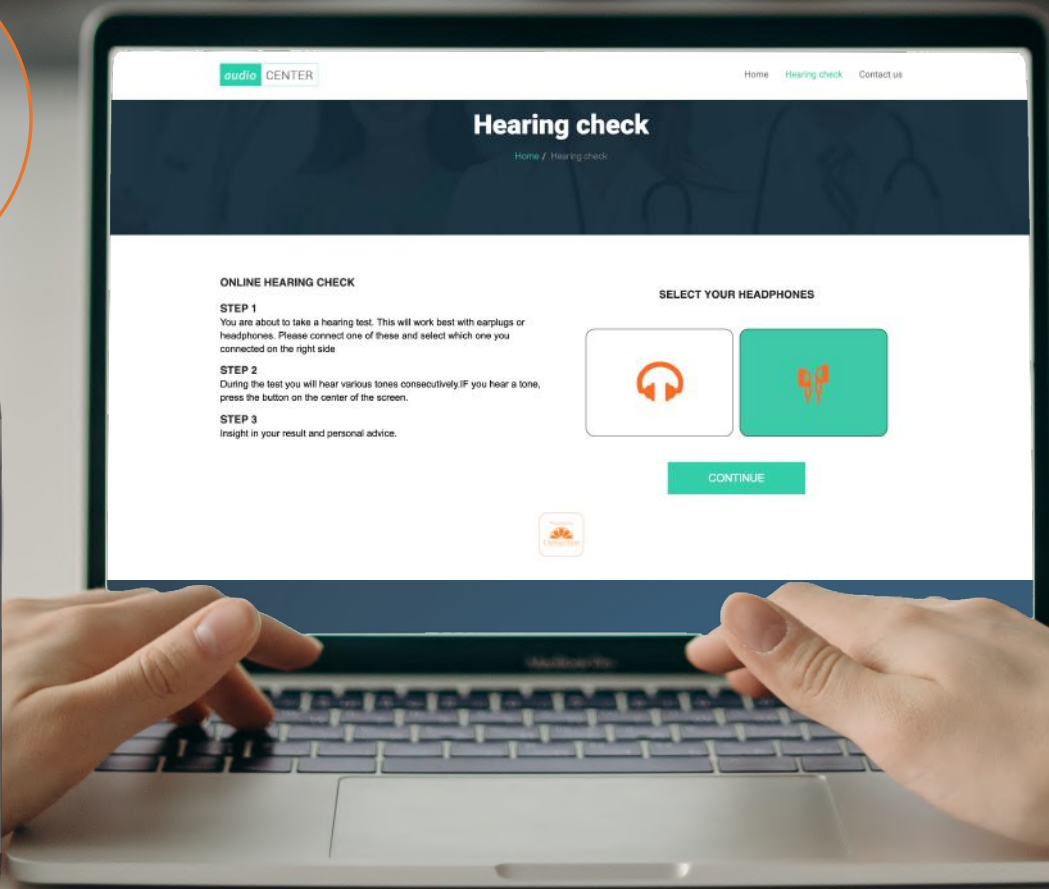

Embedded in  
any website

Reliable,  
User- &  
Mobile-friendly

With a Clementine Home  
or Clementine Kiosk purchase

[www.askclementine.com](http://www.askclementine.com)  
Code: VCCA2020  
Valid until July 2020